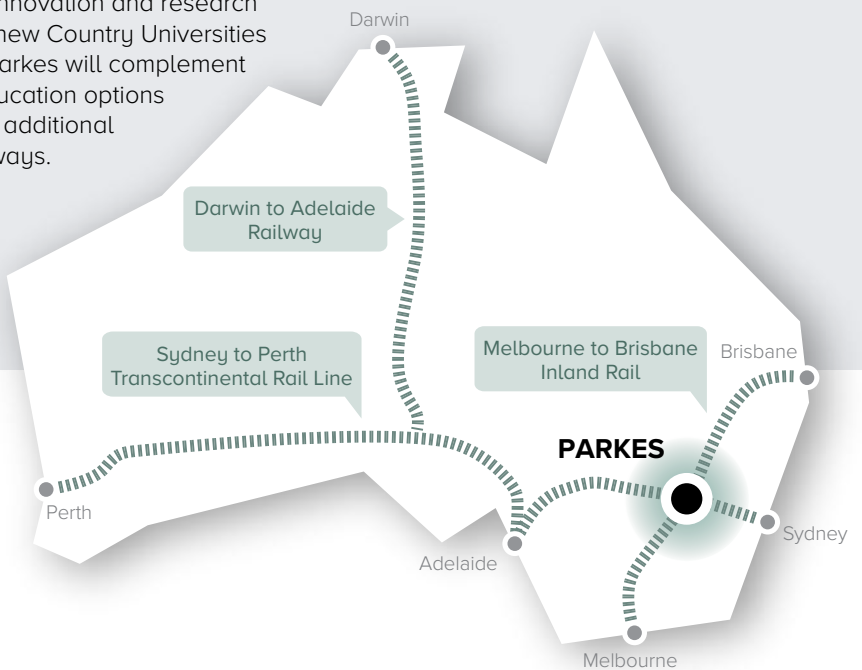

Cost-effective utilities

The Parkes precinct has a well planned and sustainable utility system including two power substations with 100MVA spare capacity. In addition, there is:

- a dedicated natural gas network
- existing 3G and 4G services, with 5G to be rolled out under the NSW Government's Gigstate program
- a well planned network of potable and recycled water to support businesses.

Skilled labour force

The Parkes region has a population of 60,000 within an hours' drive. This includes more than 18% of regional NSW's agribusiness and food manufacturing workers as well as 4,000 food and beverage jobs.

Innovation ecosystem

The Parkes precinct has strong links to the Global Ag Tech Ecosystem (GATE) and other innovation and research centres. A new Country Universities Centre in Parkes will complement existing education options and create additional skills pathways.

Be part of our Special Activation Precinct

When you set up in one of NSW's Special Activation Precincts you benefit from government support which saves you time and money.

We also connect you with like-minded businesses to improve supply chains and achieve cost-savings through an active circular economy.

Contact

Regional Growth NSW Development Corporation

1300 REGION
info@rgdc.nsw.gov.au

Invest Regional NSW Team

1300 679 673
info@investregionalnsw.gov.au

30 day approvals

Business concierge

Government-led development

Infrastructure investment